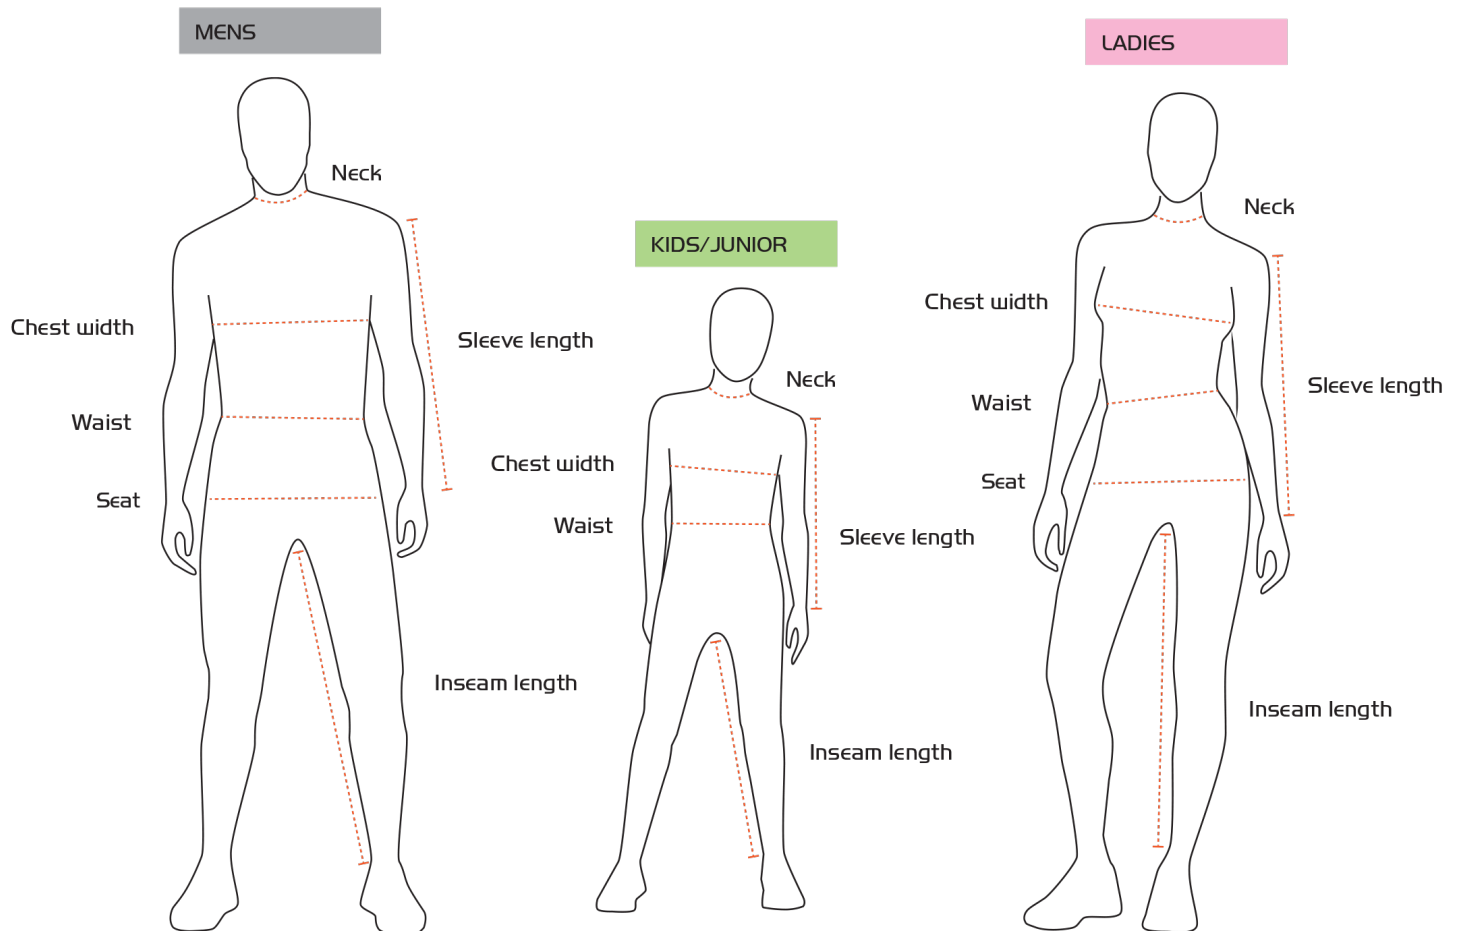

MENS - BODY SIZE

	X5/46	S/48	M/50	L/52	XL/54	XXL/56	3XL/58	4XL/60
Chest	92-94	96-98	100-102	104-106	108-110	112-114	116-118	120-122
Waist	80-82	84-86	88-90	92-94	96-98	100-102	104-106	108-110
Seat	100-102	104-106	108-110	112-114	116-118	120-122	124-126	128-130
Neck circumference	35-36	37-38	39-40	41-42	43-44	45-46	47-48	49-50
Inside leg trousers C-Size	79-80	80-81	81-82	83-84	83-84	83-84	83-84	84-85

	D92/23	D96/24	D100/25	D104/26	D108/27	D112/28	D116/29
Inside leg trousers D-Size	75-76	76-77	76-77	77-78	77-78	78-79	78-79

	C146	C148	C150	C152	C154	C156	C158
Inside leg trousers C-Long	87-88	88-89	89-90	90-91	90-91	91-92	91-92

LADIES - BODY SIZE

	X5/34	S/36	M/38	L/40	XL/42	XXL/44	3XL/46
Chest	82-84	86-88	90-92	94-96	98-100	102-104	106-108
Waist	66-68	70-72	74-76	78-80	82-84	86-88	90-92
Seat	90-92	94-96	98-100	102-104	106-108	110-112	114-116
Inside leg trousers	78-79	80-81	82-83	83-84	83-84	83-84	83-84

KIDS/JUNIOR - BODY SIZE

	104/4	116/6	128/8	140/10	152/12	164/14	176/16
Chest	57	61	67	73	79	85	91
Waist	54	58	62	66	70	74	78
Inside leg trousers	44	48	52	57	63	69	72

Measurements in size chart may differ $\pm$ 1 cm. We reserve the right to make style changes without notice and will not be responsible for misprints.